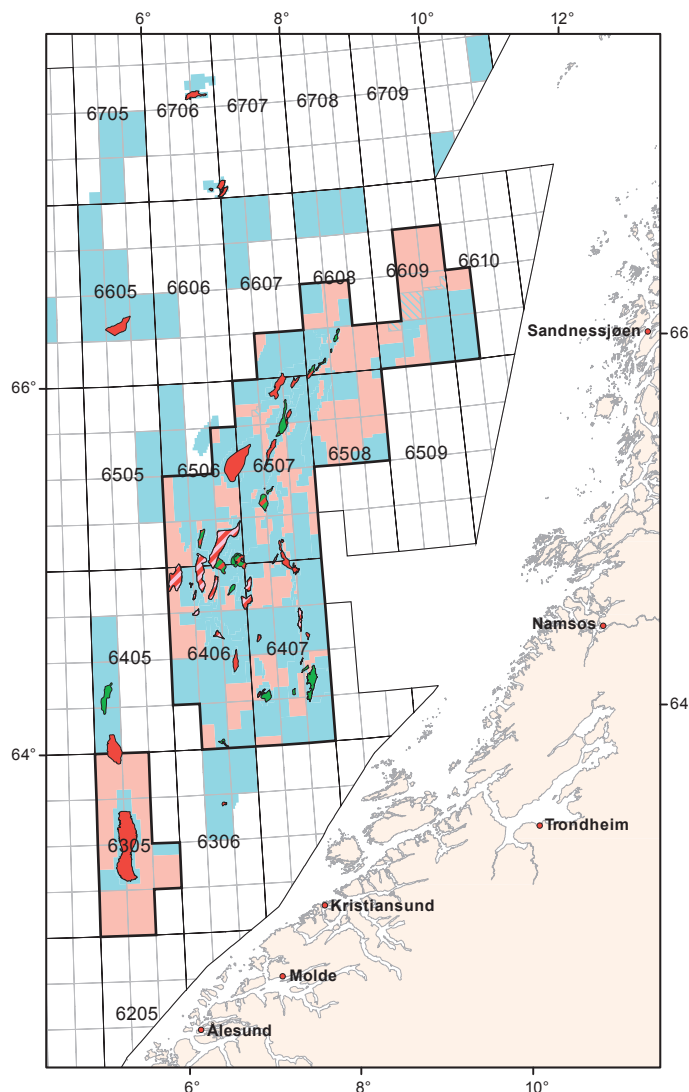

Awards in Predefined Areas 2009 - announcement

North Sea

Norwegian Sea

Barents Sea

The maps show licenced acreage and announced blocks as of the 9th of March 2009. These areas can change during the application period. The NPD's interactive Factmaps (NPD's homepage) contain daily updated information showing the current area available for application.