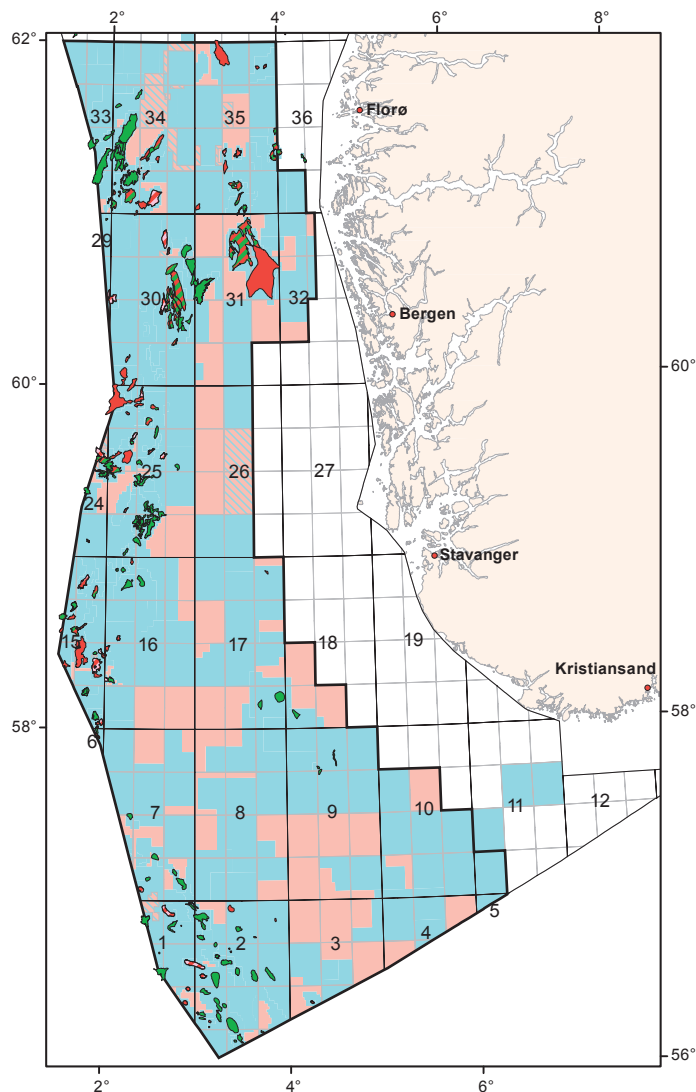

Awards in Predefined Areas 2009 - announcement

North Sea

Norwegian Sea

Barents Sea

The maps show licenced acreage and announced blocks as of the 9th of March 2009. These areas can change during the application period. The NPD's interactive Factmaps (NPD's homepage) contain daily updated information showing the current area available for application.