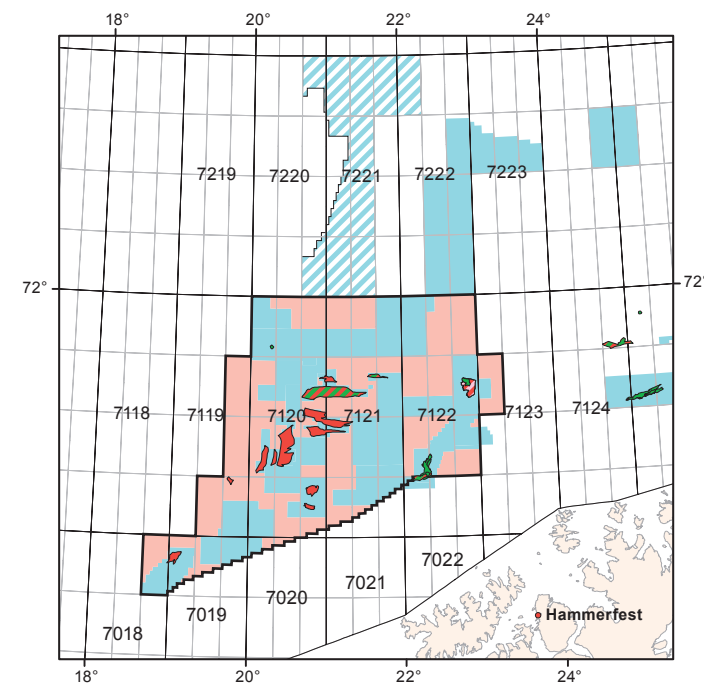

Awards in Predefined Areas 2009 - announcement

North Sea

Norwegian Sea

Barents Sea

The maps show licenced acreage and announced blocks as of the 9th of March 2009. These areas can change during the application period. The NPD's interactive Factmaps (NPD's homepage) contain daily updated information showing the current area available for application.